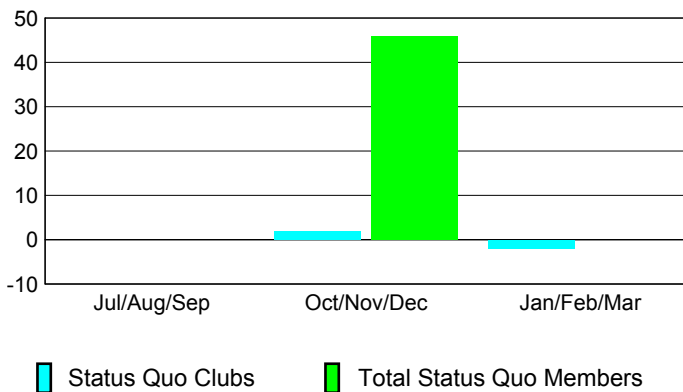

Club Results 2008-2009

Goal, New, Dropped, Gain/Loss

MEMBERSHIP

Membership Results 2008-2009

Membership 2007-2008

Month	Net Memb Goal	Actual New Memb	Actual Dropped Memb	Gain/Loss of Memb	Gain/Loss of Memb
Jul/Aug/Sep	10	65	-54	11	14
Oct/Nov/Dec	20	27	-66	-39	-4
Jan/Feb/Mar	10	67	-69	-2	11
Totals	40	159	-189	-30	21

Membership Results 2008-2009

Goal, New, Dropped, Gain/Loss

Comparison of Club Gain/Loss

Current Year Compared to the Previous Year

Comparison of Membership Gain/Loss

Current Year Compared to the Previous Year

YTD Status Quo Clubs 2008-2009

Status Quo Clubs Compared to Status Quo Members

Gender Comparison 2008-2009