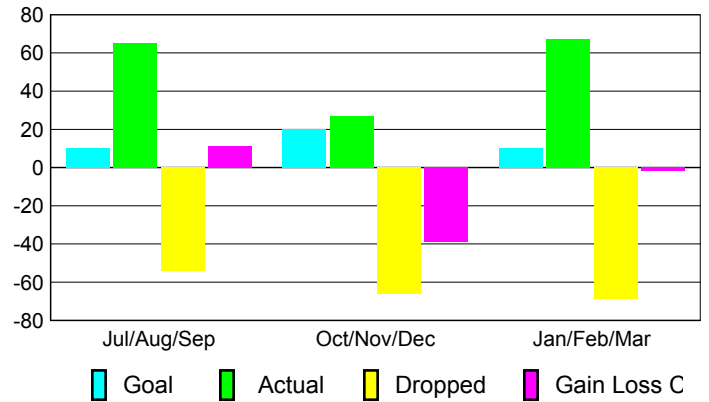

Club Results 2008-2009

Goal, New, Dropped, Gain/Loss

MEMBERSHIP

Membership Results 2008-2009

Membership 2007-2008

Month	Net Memb Goal	Actual New Memb	Actual Dropped Memb	Gain/Loss of Memb	Gain/Loss of Memb
Jul/Aug/Sep	10	65	-54	11	14
Oct/Nov/Dec	20	27	-66	-39	-4
Jan/Feb/Mar	10	67	-69	-2	11
Totals	40	159	-189	-30	21

Membership Results 2008-2009

Goal, New, Dropped, Gain/Loss

Comparison of Club Gain/Loss

Current Year Compared to the Previous Year

Comparison of Membership Gain/Loss

Current Year Compared to the Previous Year