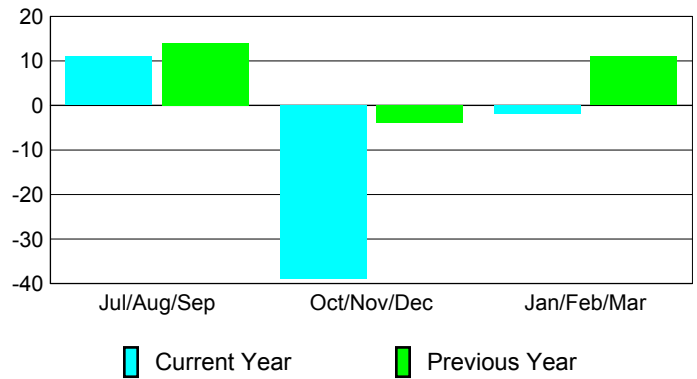

Club Results 2008-2009

Goal, New, Dropped, Gain/Loss

MEMBERSHIP

Membership Results 2008-2009

Membership 2007-2008

Month	Net Memb Goal	Actual New Memb	Actual Dropped Memb	Gain/Loss of Memb	Gain/Loss of Memb
Jul/Aug/Sep	10	65	-54	11	14
Oct/Nov/Dec	20	27	-66	-39	-4
Jan/Feb/Mar	10	67	-69	-2	11
Totals	40	159	-189	-30	21

Membership Results 2008-2009

Goal, New, Dropped, Gain/Loss

Comparison of Club Gain/Loss

Current Year Compared to the Previous Year

Comparison of Membership Gain/Loss

Current Year Compared to the Previous Year

YTD Status Quo Clubs 2008-2009

Status Quo Clubs Compared to Status Quo Members

Gender Comparison 2008-2009